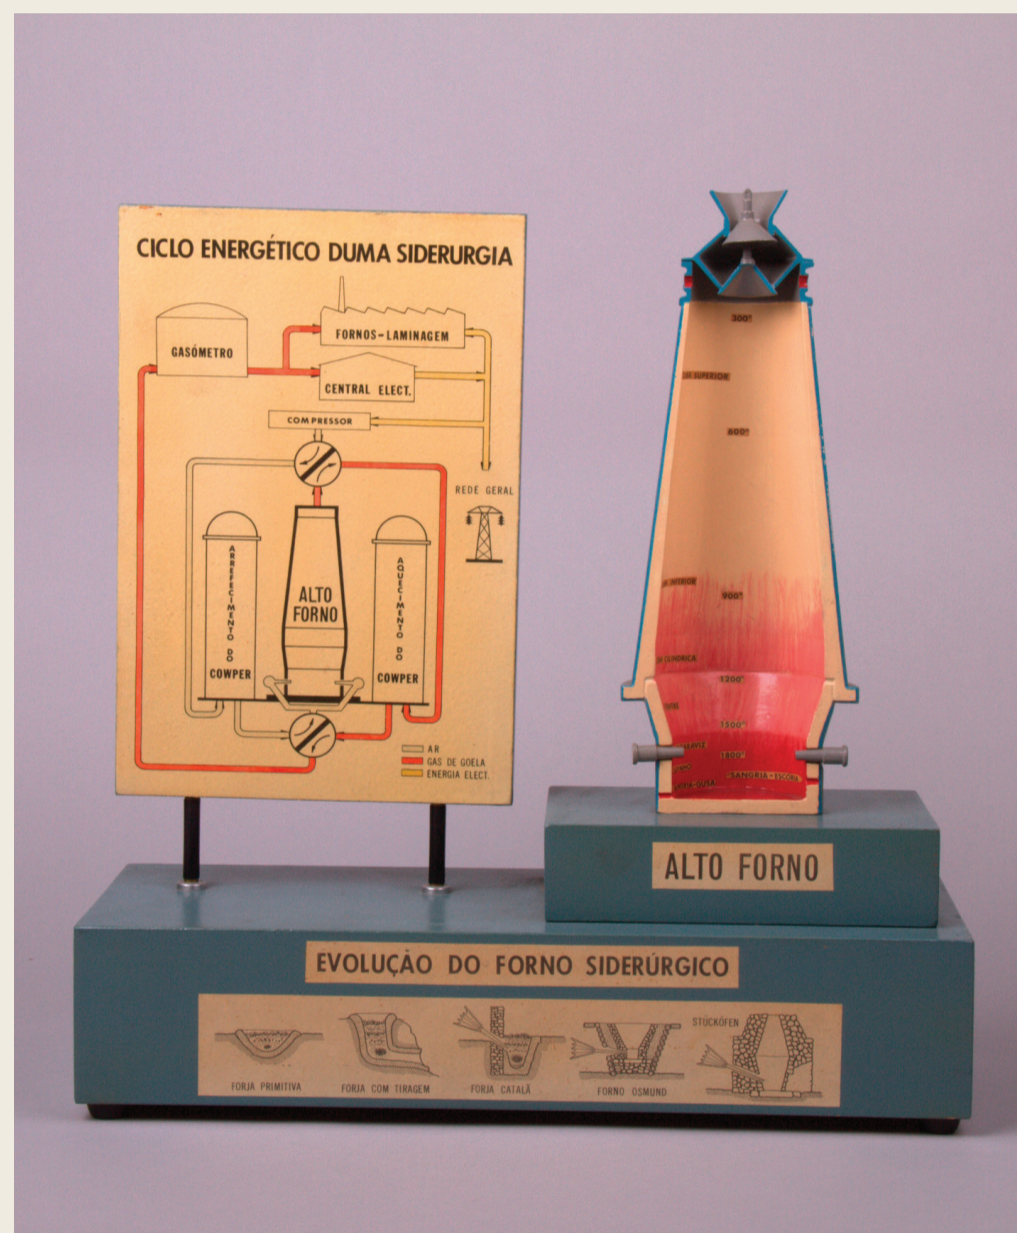

**Object
of the
month**

**august
2018**

**Museum
Atrium**

Model of the Energy Cycle of a Steel Industry

In the month in which it is celebrated the inauguration of the Portuguese National Steel Industry (1961), we highlight a didactic model of the energy cycle of a steel industry. The model belonged to the former D. Maria I Secondary School, initially designated by Dona Maria I Commercial School established in 1948, that succeeds the former Rodrigues Sampaio Commercial School, founded in 1833. Both schools functioned at the same building in Lisbon, at Largo Dr. António de Sousa de Macedo in the bottom of the Calçada do Combro. This didactic model appears today at the National Museum of Natural History and Science (MUHNAC), through a personal collection of the object in the exterior surroundings of the old school, and subsequent integration at the museum's historical collections in 1998, as already exists other deposits of extraordinary artefacts and specimens related to the history of education and teaching, also coming from other schools of Lisbon, such as: the Passos Manuel, Fonseca de Benevides and Patrício Prazeres Secondary Schools, Oficina N. 1 da Graça School, among others. The important role that MUHNAC has been actively pursuing since 2006, with its support program for the valorisation and preservation of the Portuguese scientific heritage, has carried out many protocols and has provided support to several institutions generally not dedicated to the preservation of heritage, including some of the schools already mentioned, and whose collections are considerable and typically full of historic and artistic relevance, but lacking in greater protection and visibility. This model is a mirror of this unique heritage, and simultaneously, of the vulnerability of the scientific heritage dispersed trough the country and with less protection.