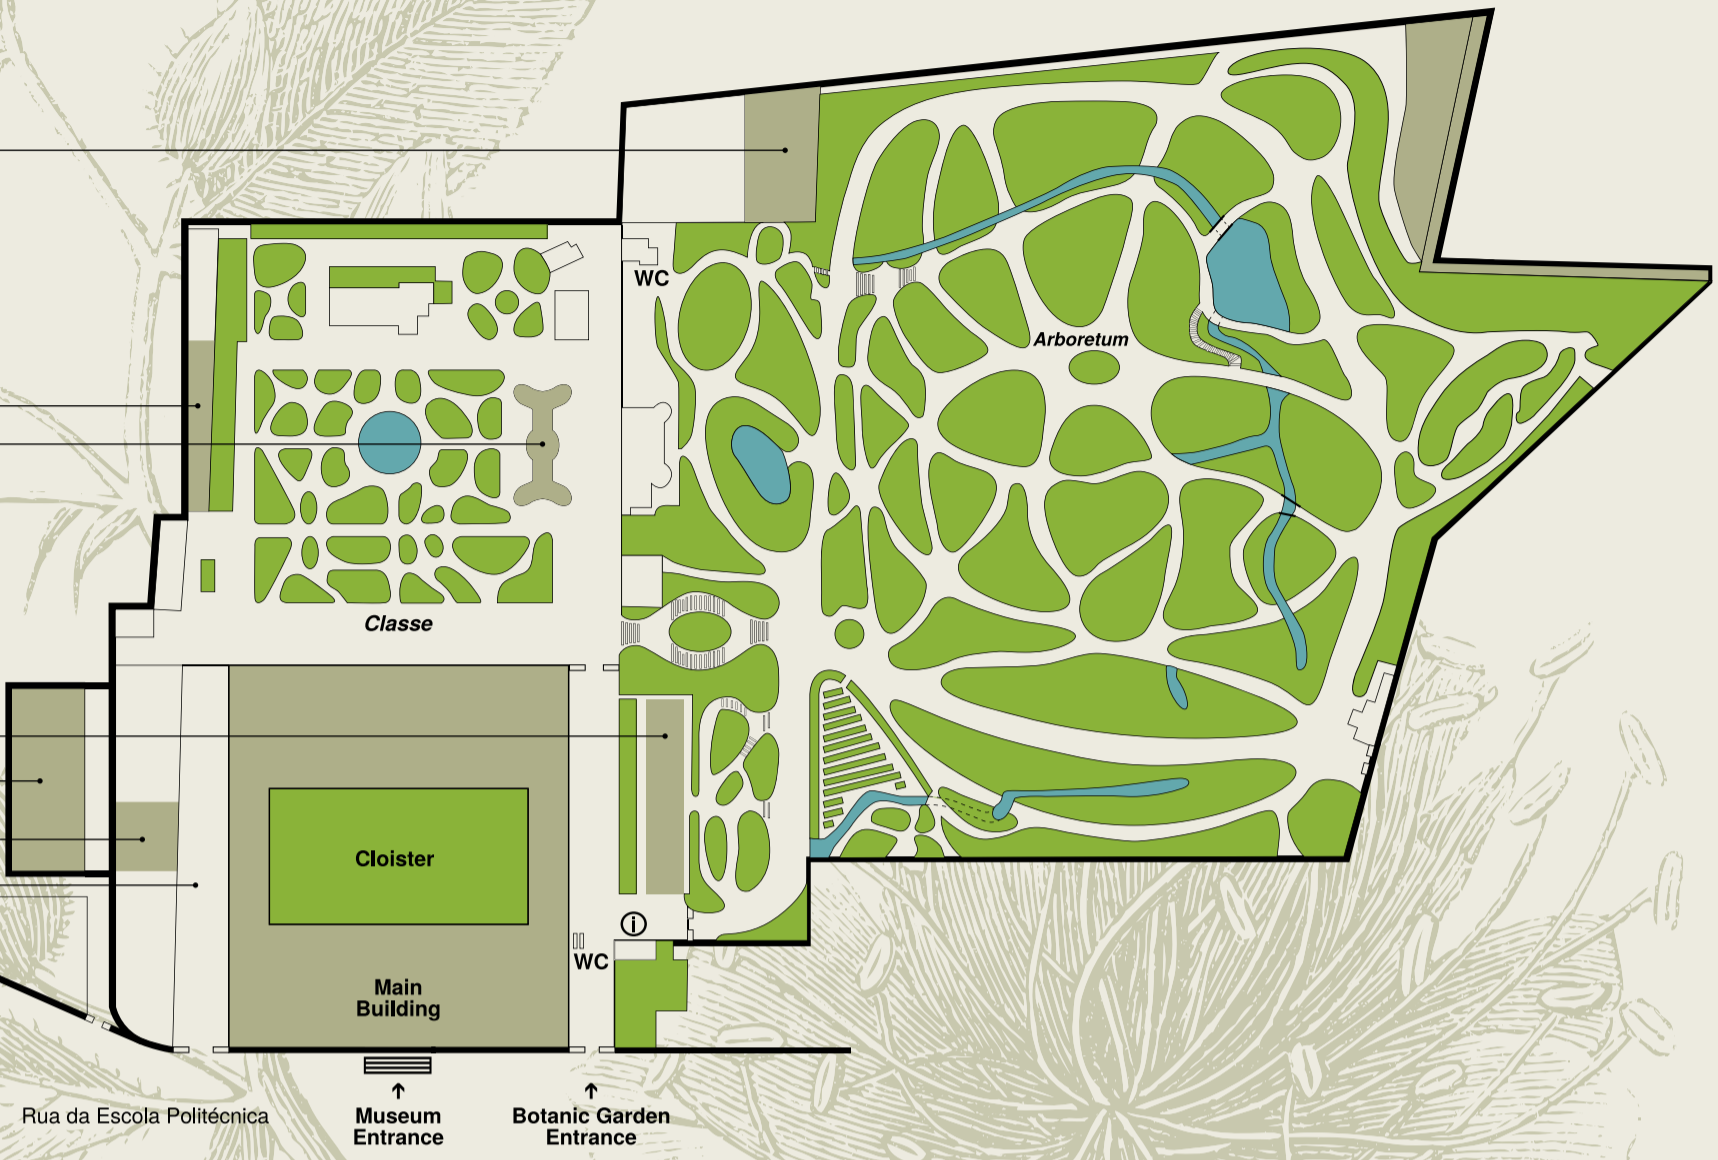

BOTANIC GARDEN

Butterfly House

Greenhouse
Astronomical Observatory

Politécnica Theater

Old Picadeiro

Colégio dos Nobres

Vandelli Room

Palm Trees Avenue

MAIN BUILDING

First Floor

Cyrillo Soares Laboratory
Physics Laboratory
Planetarium

Room of Mathematical Games
Manuel Valadares Auditorium

Bragança Gil Room
Hands-on Physics Exhibition

Ground Floor Access

Agostinho Vicente Lourenço Room
António Augusto de Aguiar Room

Branca Edmée Marques Room

Sacarrão Room

Cork Room

Multimedia Room

Bocage Room
The Earth's Adventure

Ground Floor Access

Blue Room

Atrium Gallery
Polytechnic's Memory

Amphitheater

Visible Stored Collections

Veado Room

Minerals: Identifying, Classifying

Jewels of the Earth:
The Panasqueira's Ore

EXIT / Botanic Garden Access

Cloister

Allosaurus Room